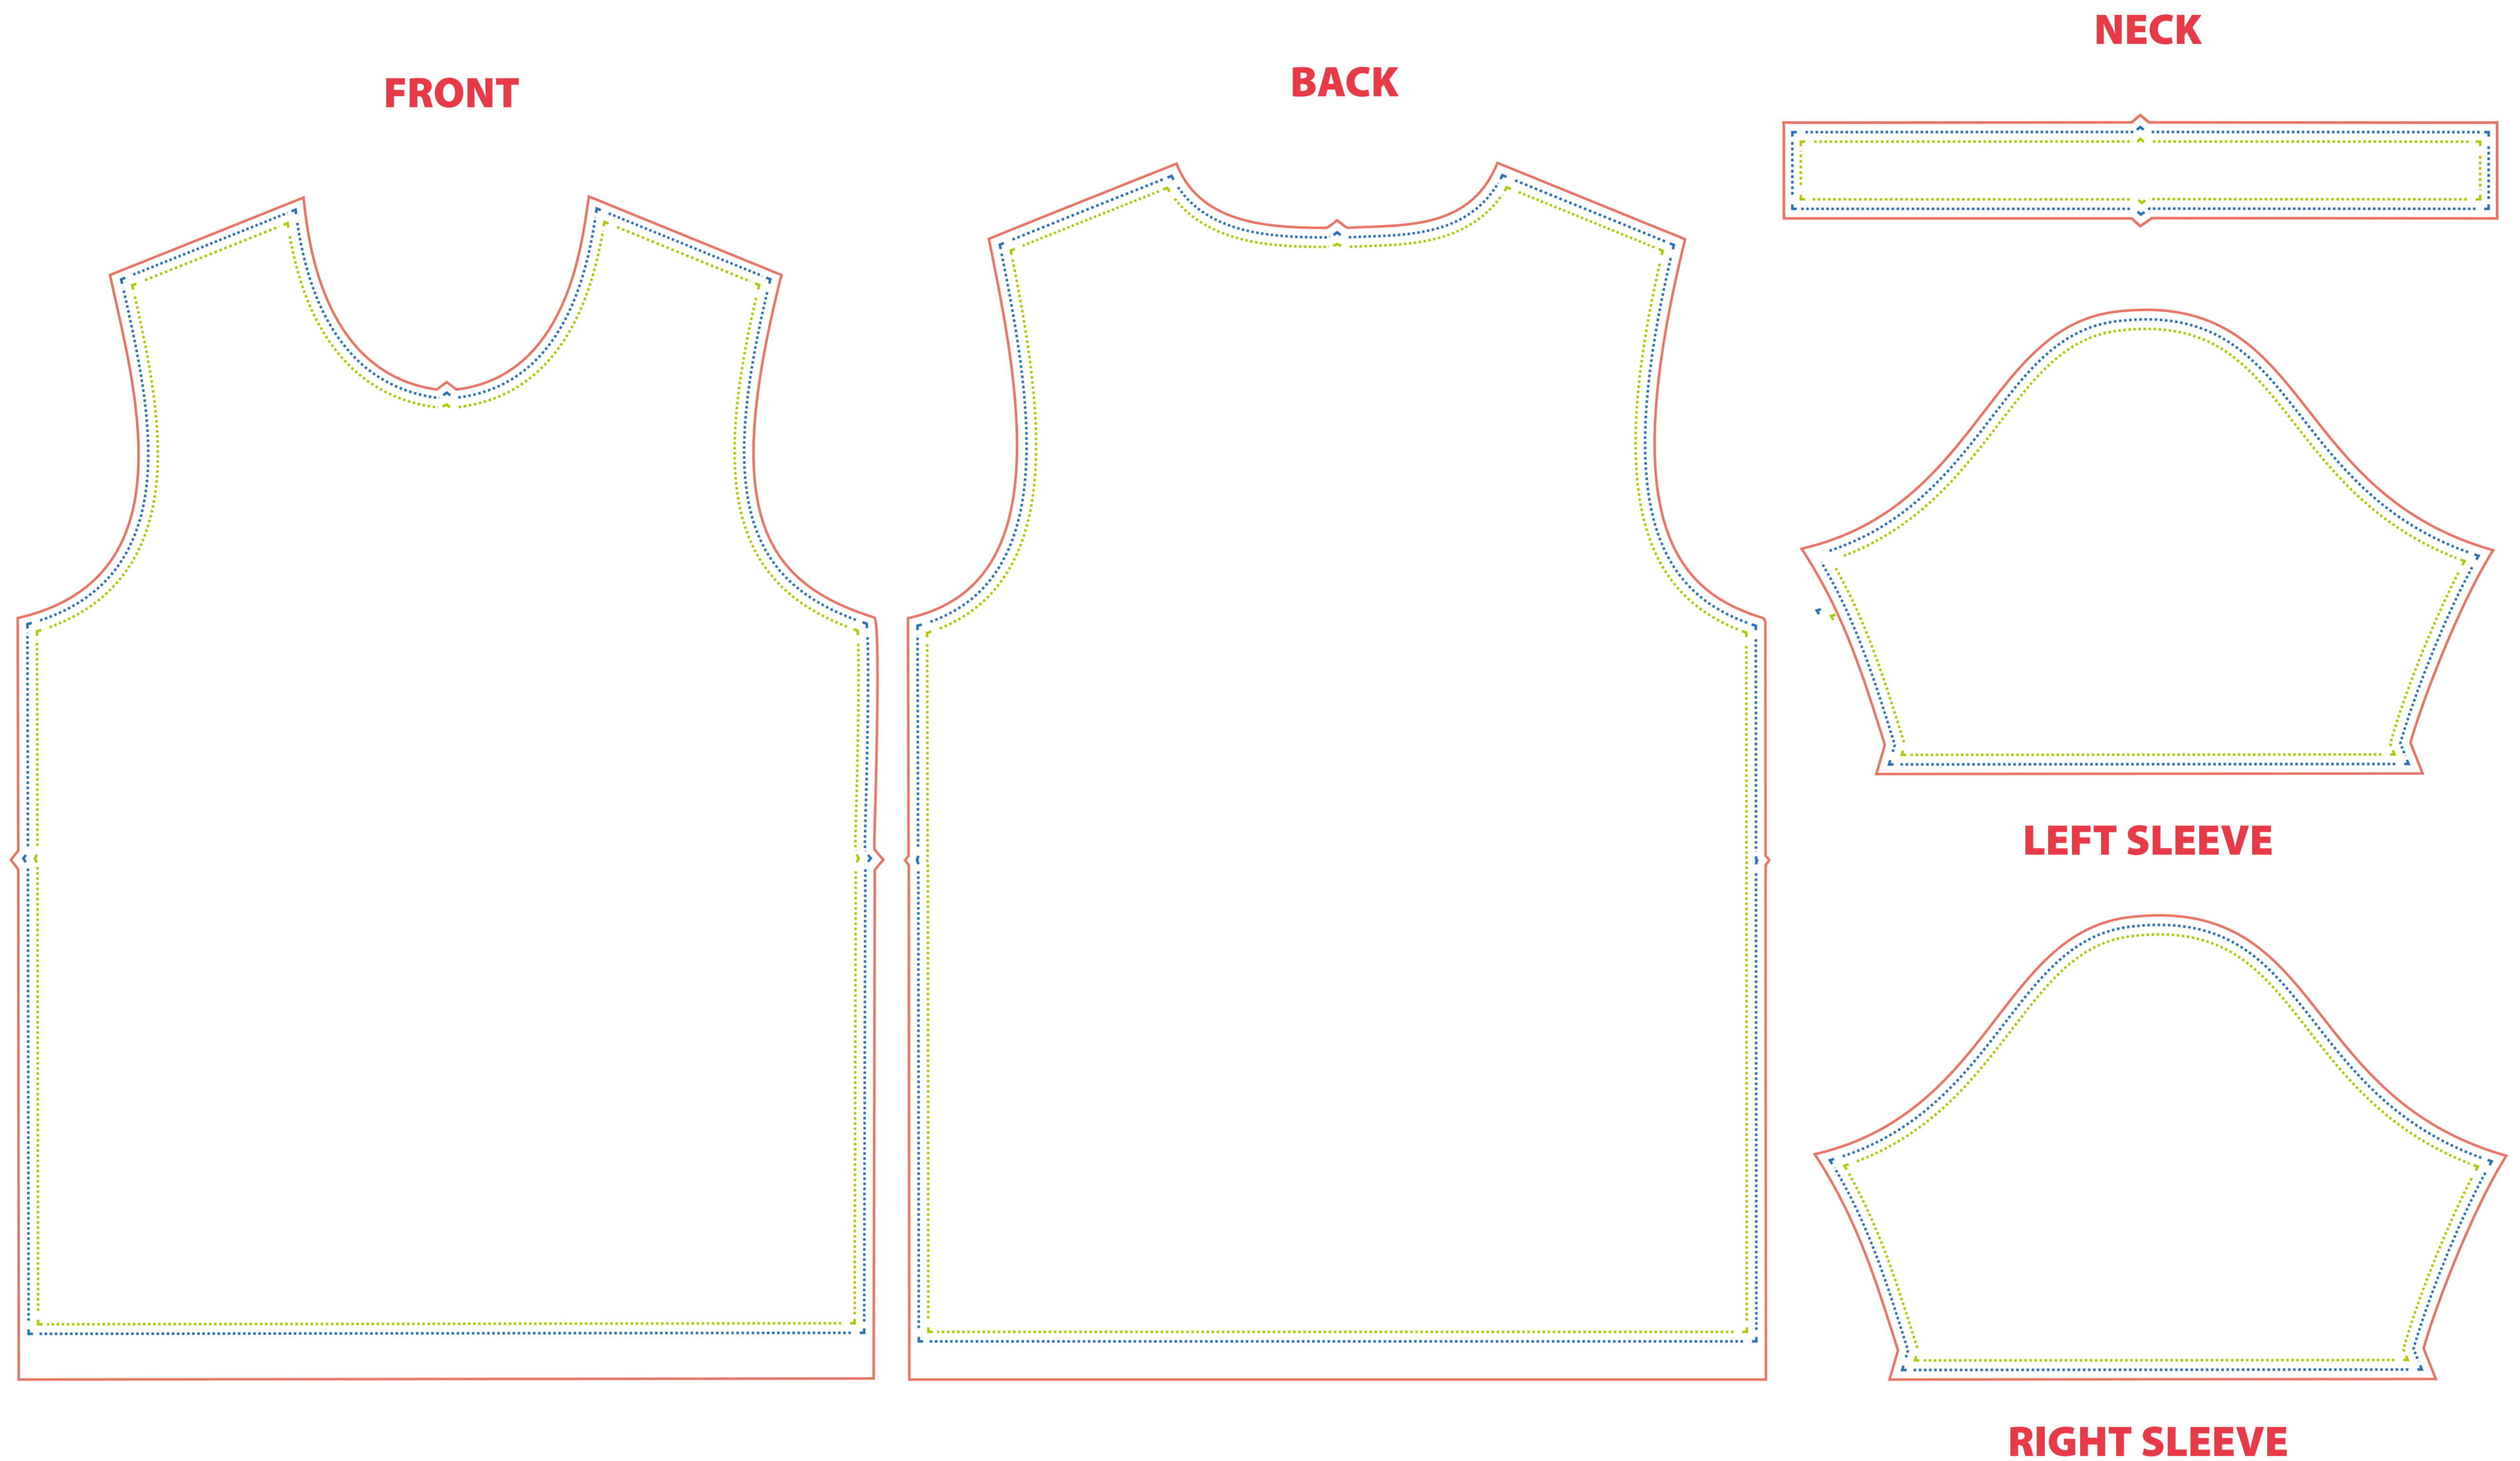

TEMPLATE

PROCOLOR PERFORMANCE T-SHIRT ROUND NECK - SHORT SLEEVE

 Safe Area  Approximate Size  Bleed Area

(Images within a 1/4 inch of the blue line may vary in placement due to material shifting during production.)

DESCRIPTION

Size: S to 4XL

Length: N/A Width: N/A

Imprint Color: CMYK

Imprint Type: Digital Printing

**In order to get the best resolution,
please follow this recommendations:**

All files should be uploaded on CMYK.

Black color needs to be 100% K (not composed).

Send artwork in vectors, not images.

There is a 5-15% color variation on what you see on the screen and the printing to take into consideration.

SIZES	S	M	L	XL	2XL	3XL	4XL
INCHES	34-36	38-40	42-44	46-48	48-50	50-52	52-54