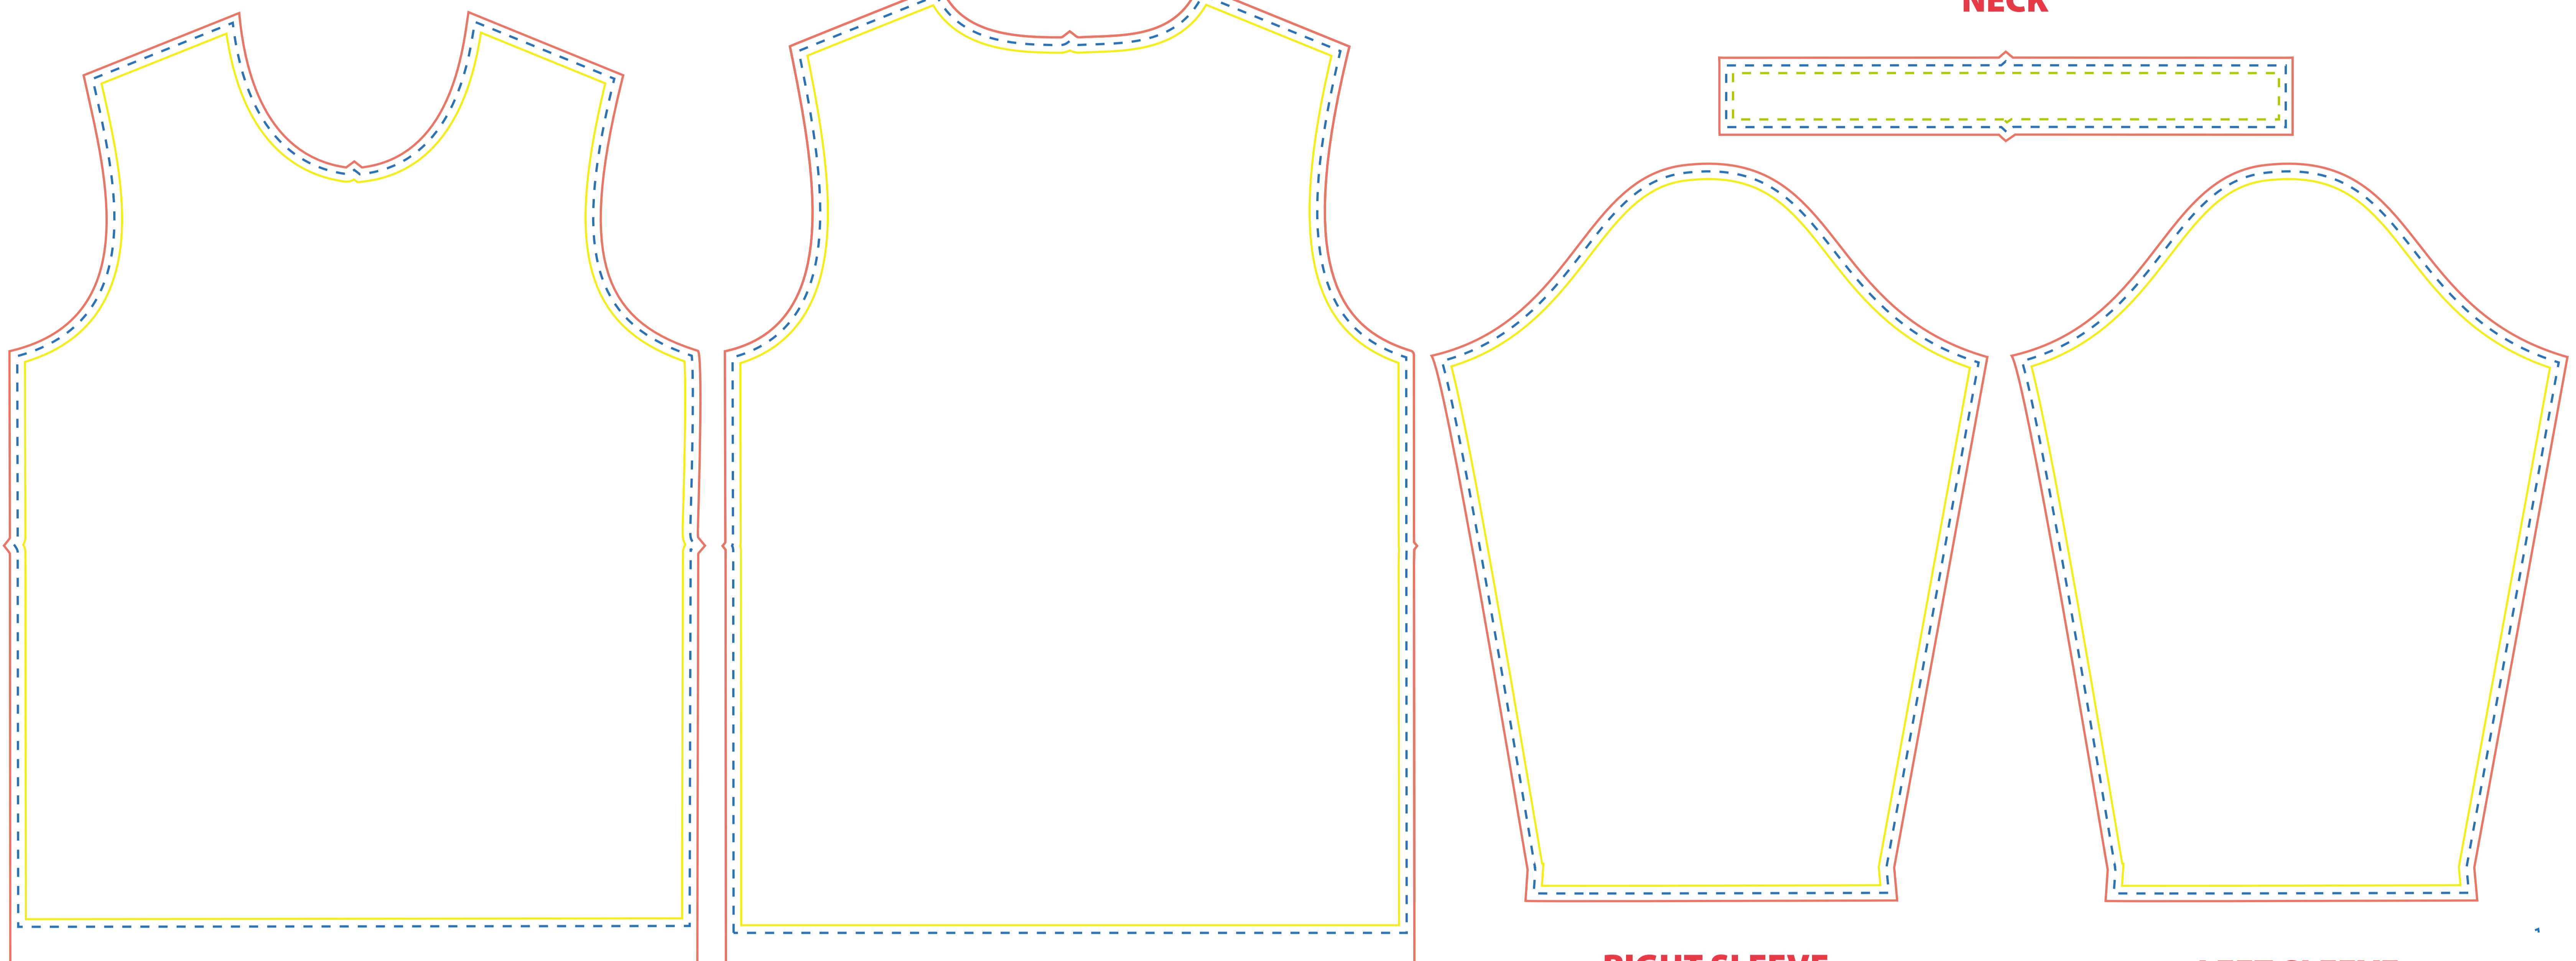

TEMPLATE

PROCOLOR PERFORMANCE T-SHIRT ROUND NECK - LONG SLEEVE

FRONT

BACK

NECK

RIGHT SLEEVE

LEFT SLEEVE

 Safe Area  Approximate Size  Bleed Area

(Images within a 1/4 inch of the blue line may vary in placement due to material shifting during production.)

DESCRIPTION

Size: S to 4XL

Length: N/A Width: N/A

Imprint Color: CMYK

Imprint Type: Digital Printing

SIZES	S	M	L	XL	2XL	3XL	4XL
INCHES	34-36	38-40	42-44	46-48	48-50	50-52	52-54

The sizing chart is approximate. For more detailed information, please see garment specifications or contact a customer service representative.