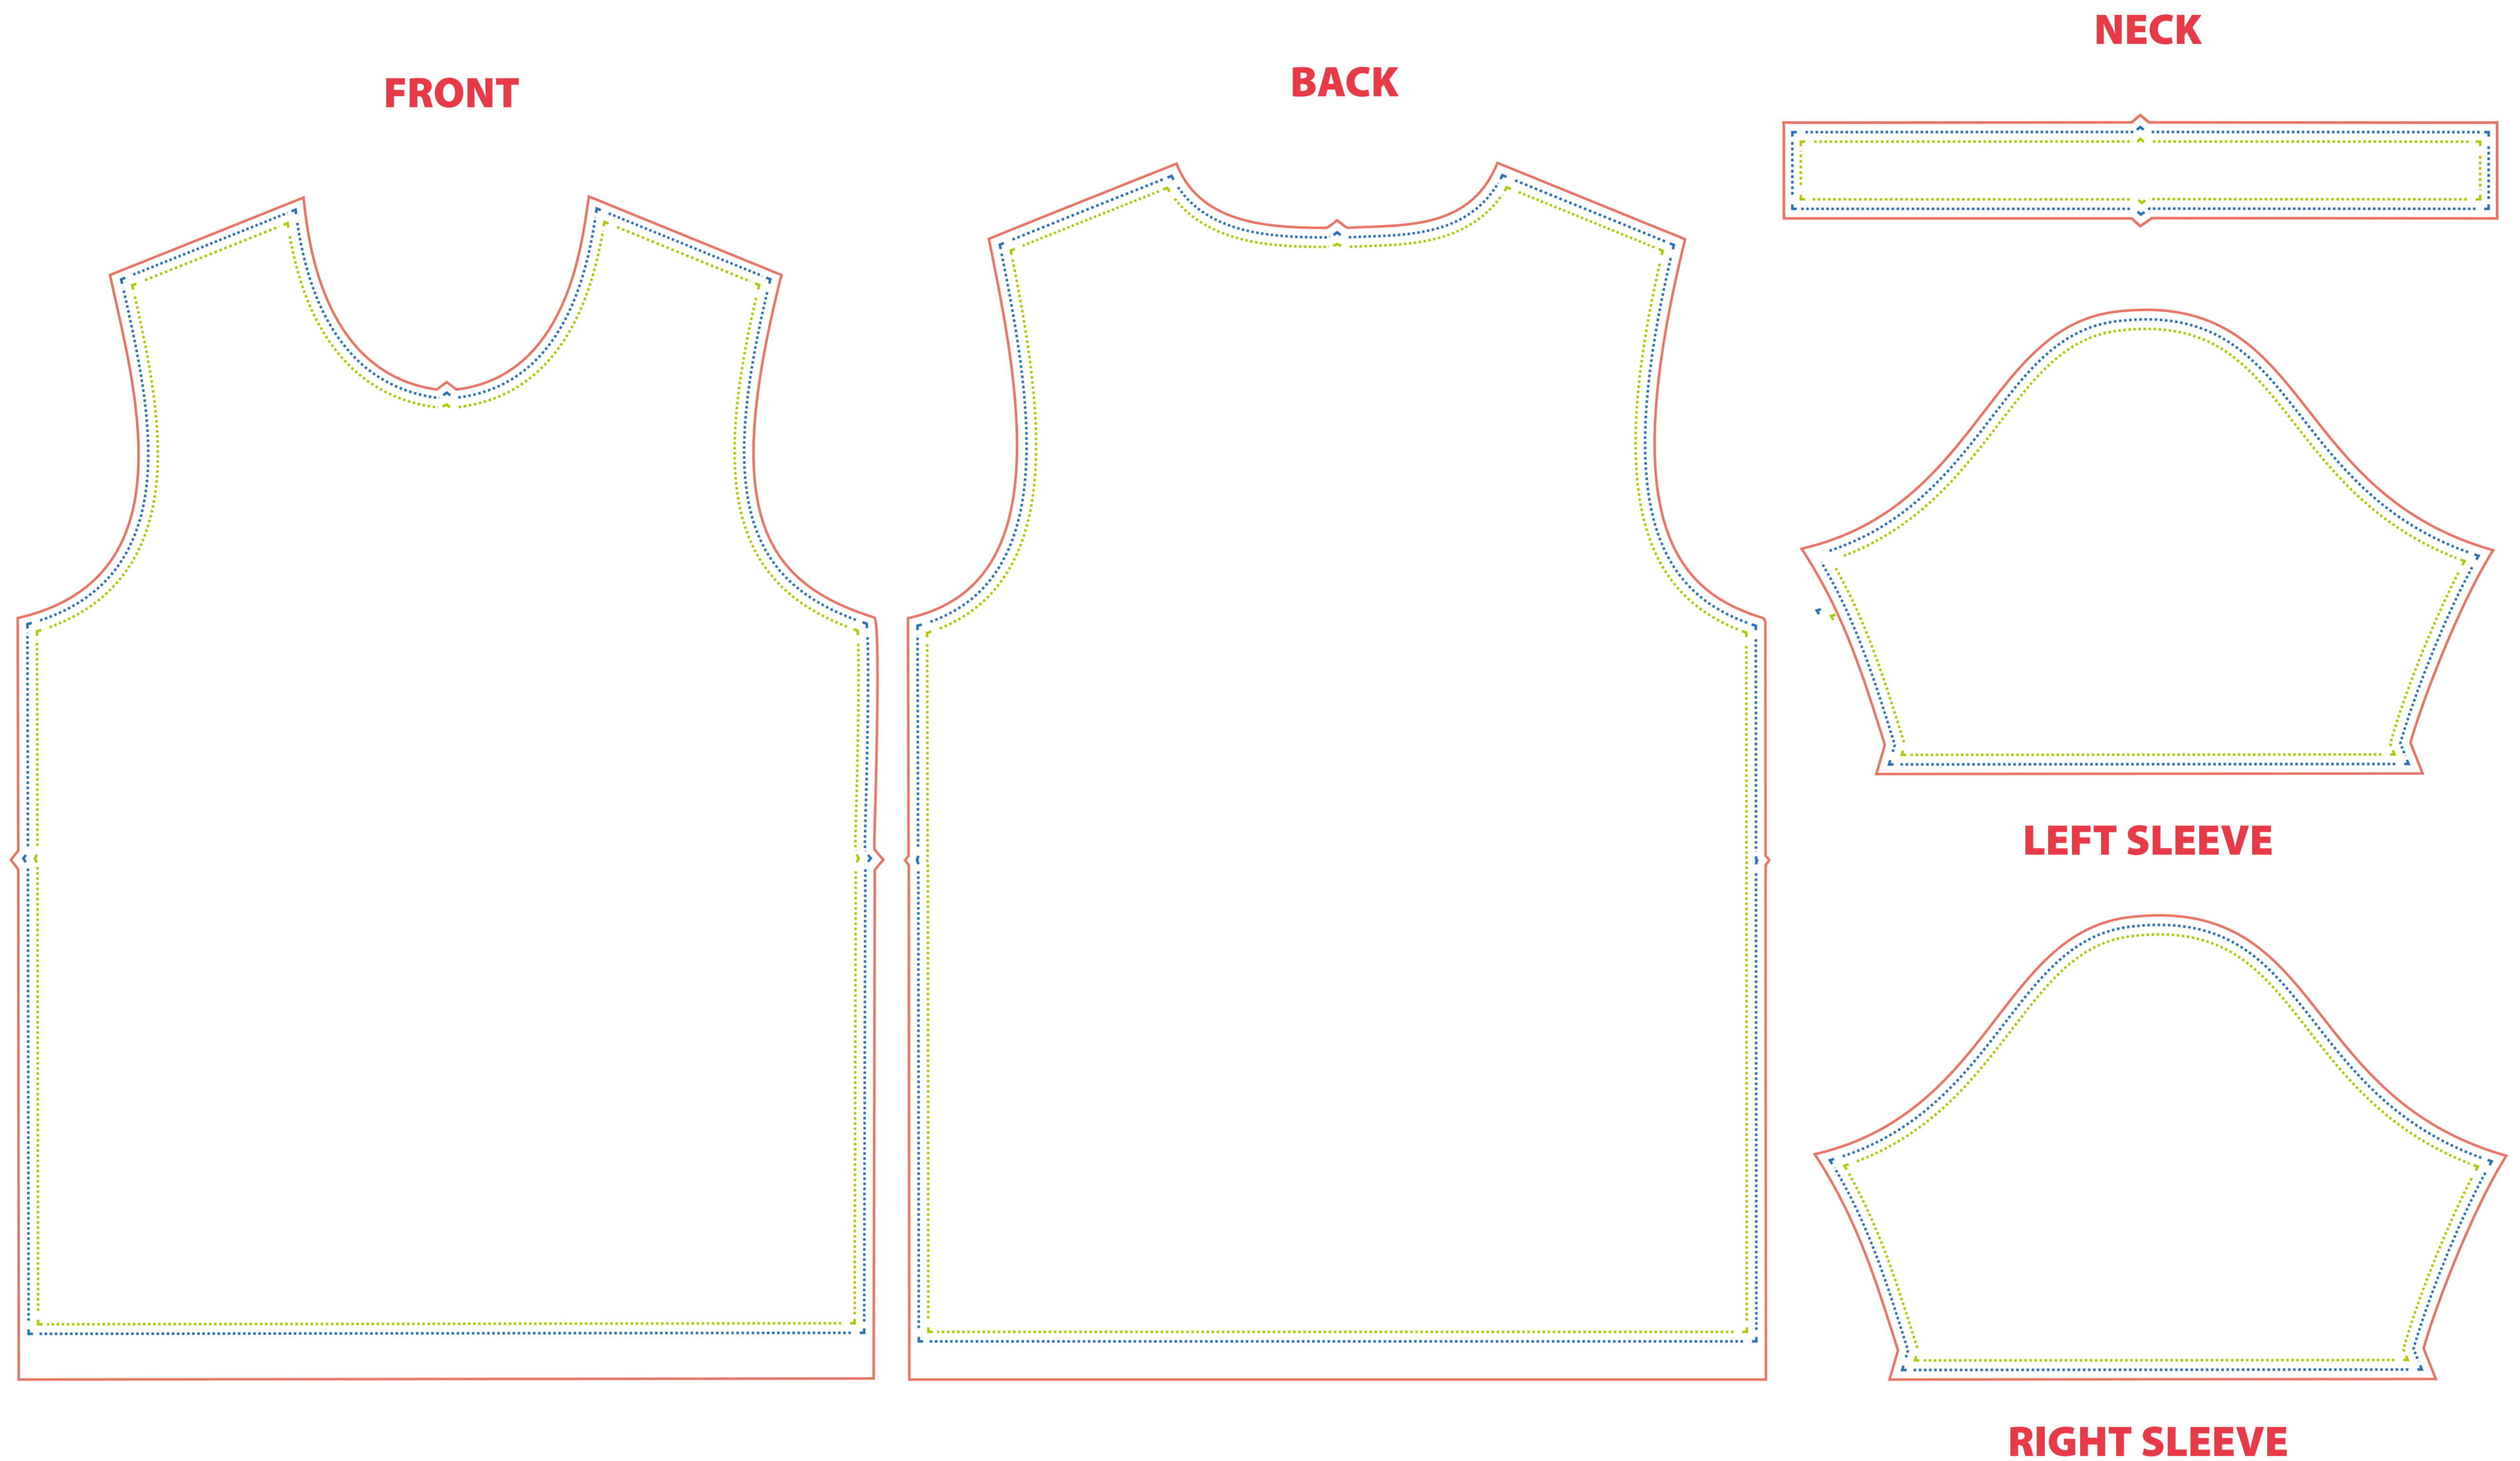

## PROCOLOR JERSEY SPORT T-SHIRT ROUND NECK - SHORT SLEEVE

 Safe Area  Approximate Size  Bleed Area

(Images within a 1/4 inch of the blue line may vary in placement due to material shifting during production.)

## DESCRIPTION

Size: S to 4XL

Length: N/A Width: N/A

Imprint Color: CMYK

Imprint Type: Digital Printing

**In order to get the best resolution,  
please follow this recommendations:**

All files should be uploaded on CMYK.

Black color needs to be 100% K (not composed).

Send artwork in vectors, not images.

There is a 5-15% color variation on what you see on the screen and the printing to take into consideration.

SIZES	S	M	L	XL	2XL	3XL	4XL
INCHES	34-36	38-40	42-44	46-48	48-50	50-52	52-54