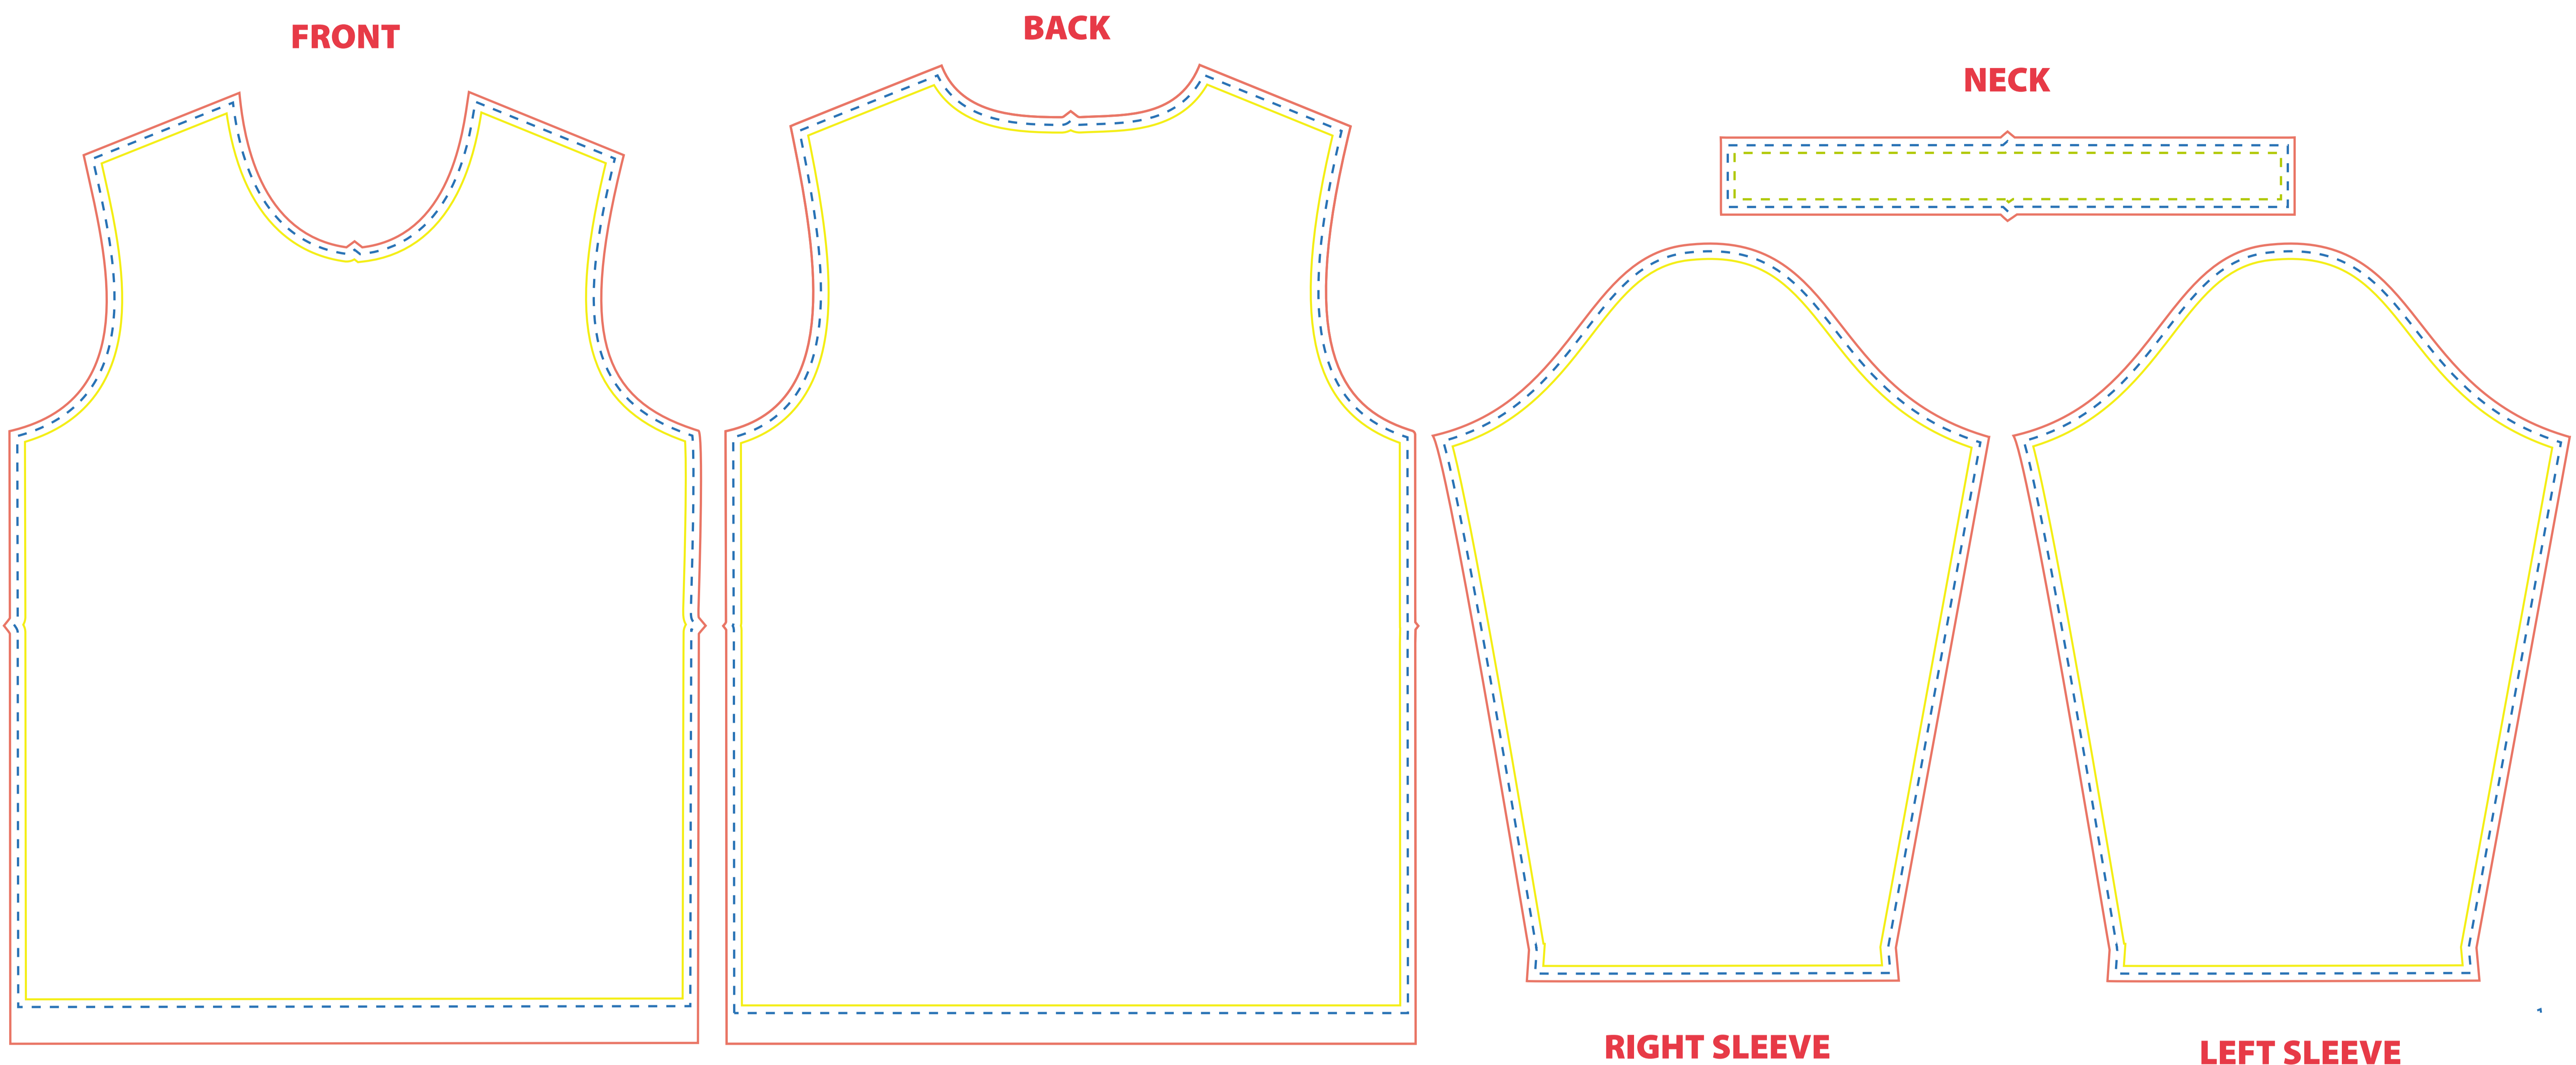

TEMPLATE

PROCOLOR JERSEY SPORT T-SHIRT ROUND NECK - LONG SLEEVE

 Safe Area  Approximate Size  Bleed Area

(Images within a 1/4 inch of the blue line may vary in placement due to material shifting during production.)

DESCRIPTION

Size: S to 4XL

Length: N/A Width: N/A

Imprint Color: CMYK

Imprint Type: Digital Printing

**In order to get the best resolution,
please follow this recommendations:**

All files should be uploaded on CMYK.

Black color needs to be 100% K (not composed).

Send artwork in vectors, not images.

There is a 5-15% color variation on what you see on the screen and the printing to take into consideration.

SIZES	S	M	L	XL	2XL	3XL	4XL
INCHES	34-36	38-40	42-44	46-48	48-50	50-52	52-54