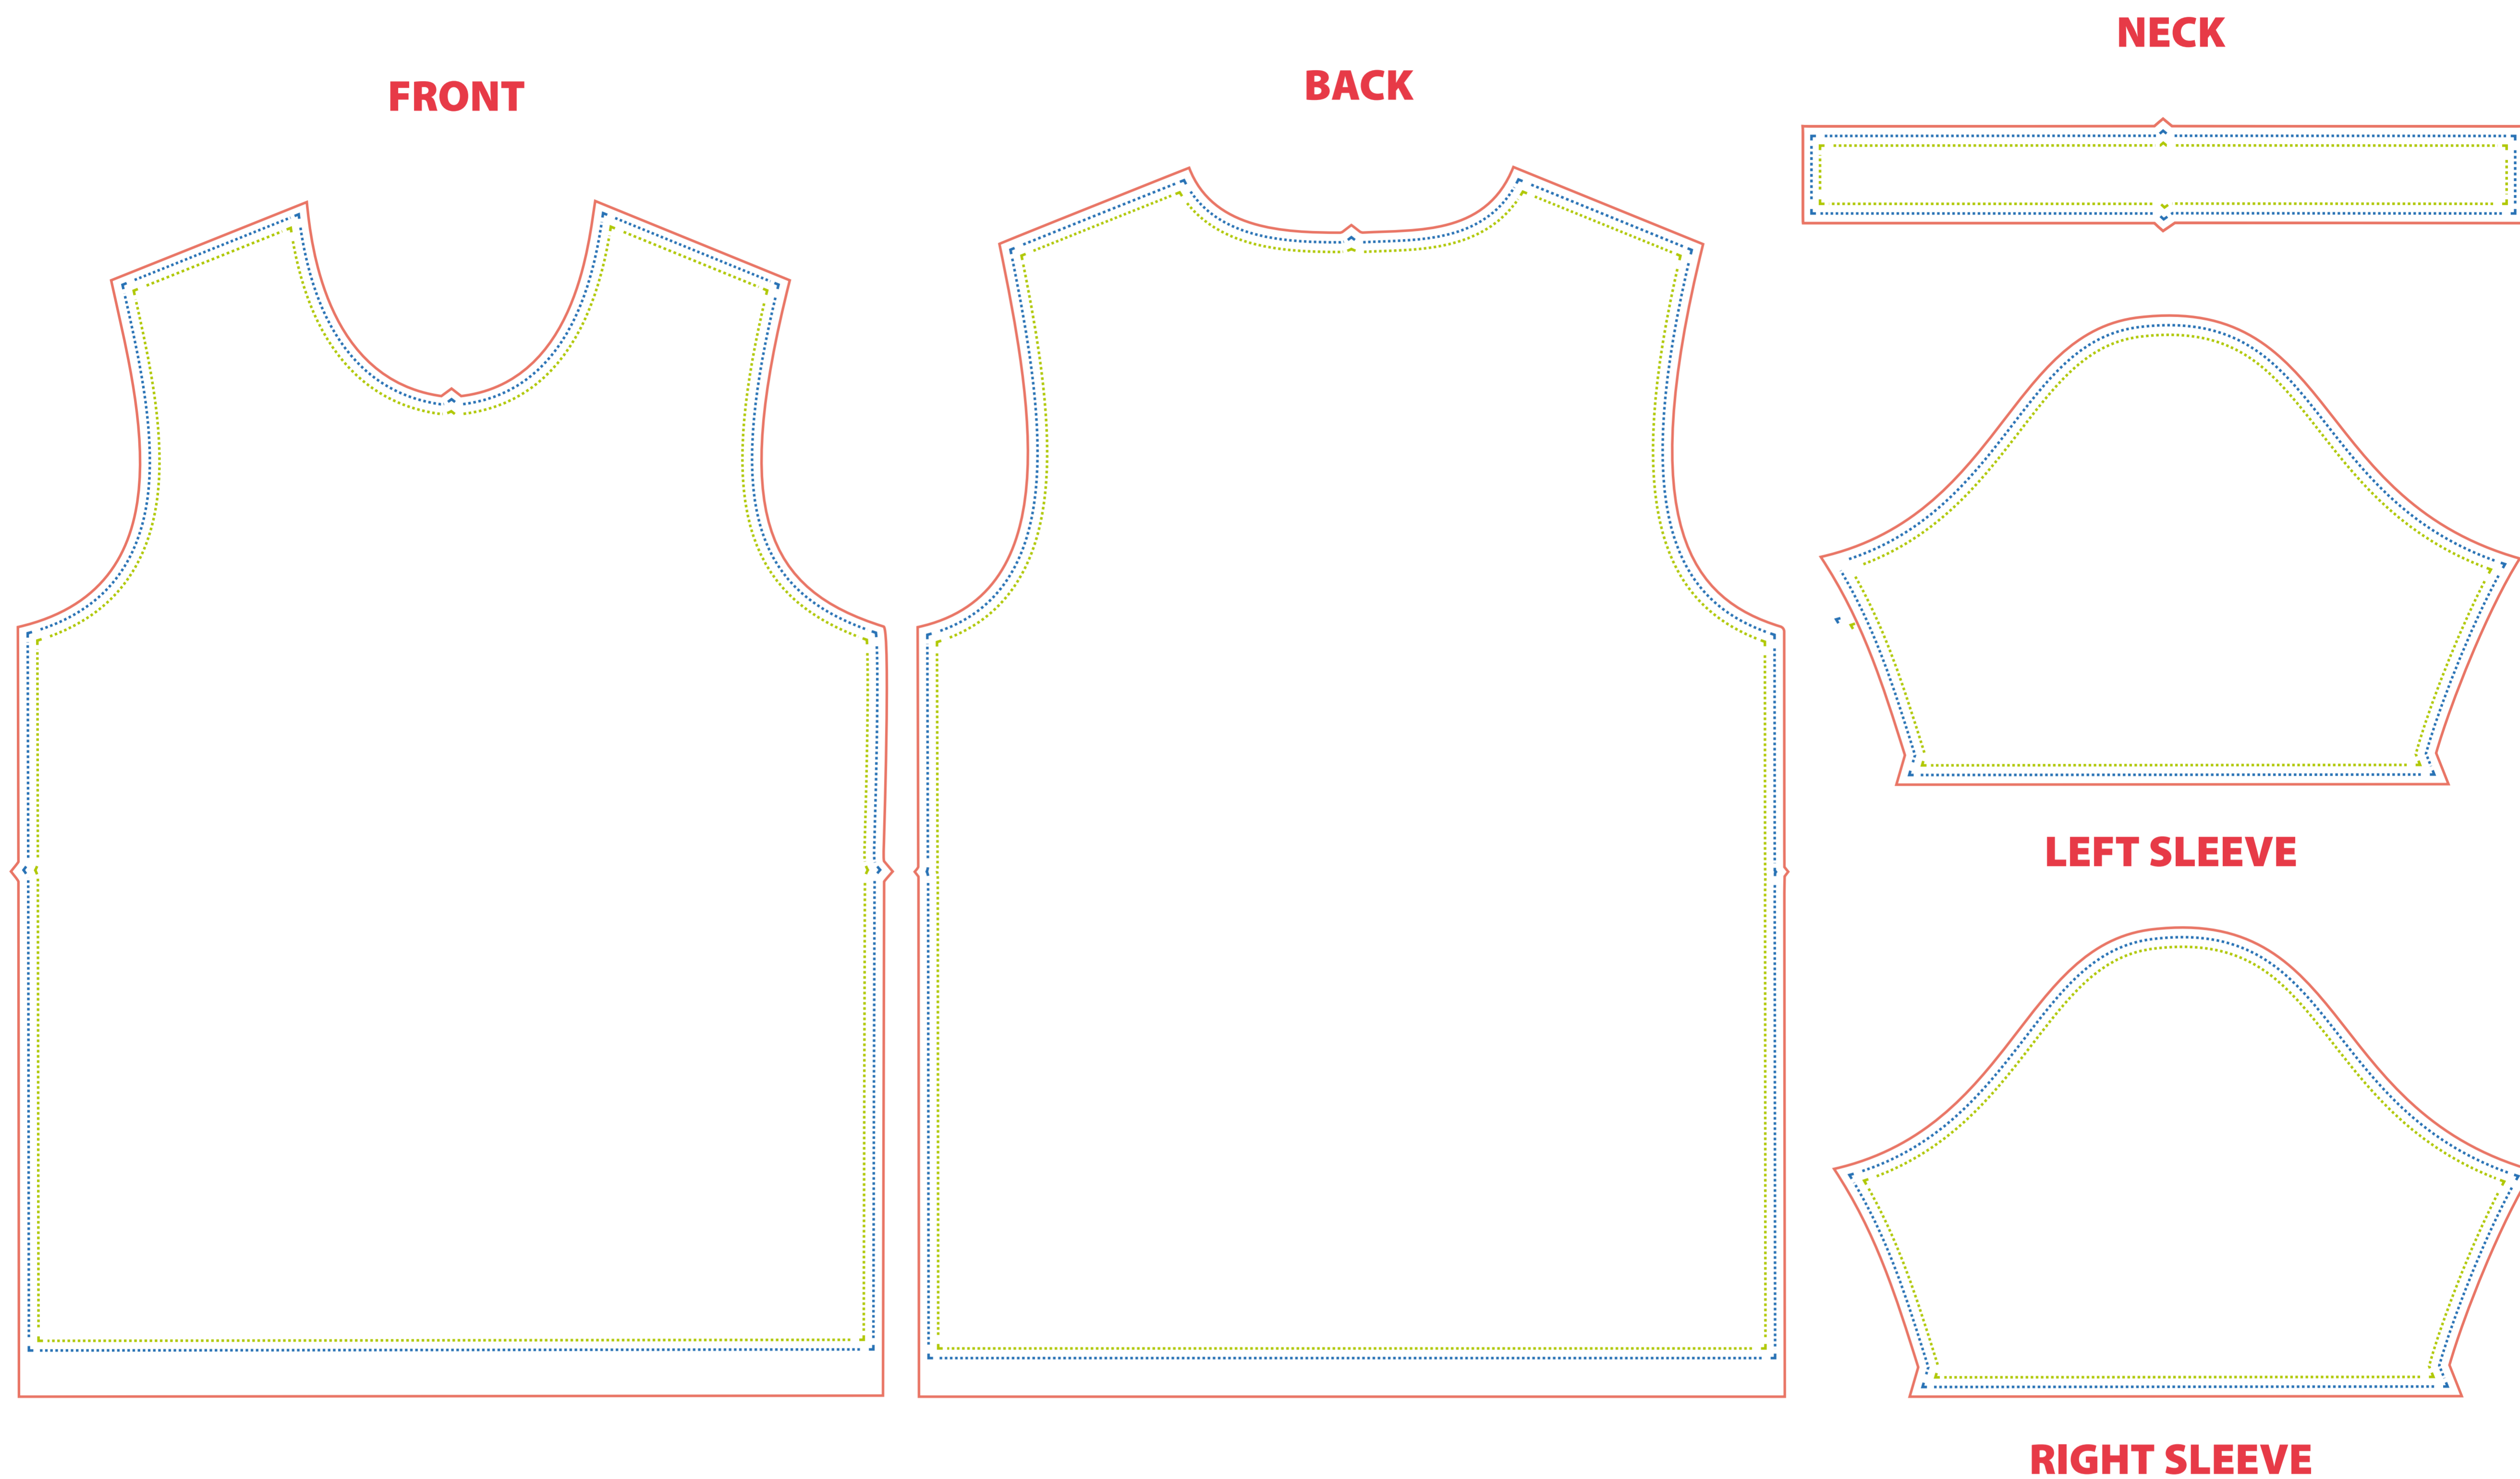

TEMPLATE

PROCOLOR JERSEY SPORT T-SHIRT ROUND NECK - SHORT SLEEVE

 Safe Area  Approximate Size  Bleed Area

(Images within a 1/4 inch of the blue line may vary in placement due to material shifting during production.)

DESCRIPTION

Size: S to 4XL

Length: N/A Width: N/A

Imprint Color: CMYK

Imprint Type: Digital Printing

**In order to get the best resolution,
please follow this recommendations:**

All files should be uploaded on CMYK.

Black color needs to be 100% K (not composed).

Send artwork in vectors, not images.

There is a 5-15% color variation on what you see on the screen and the printing to take into consideration.

SIZES	S	M	L	XL	2XL	3XL	4XL
INCHES	34-36	38-40	42-44	46-48	48-50	50-52	52-54