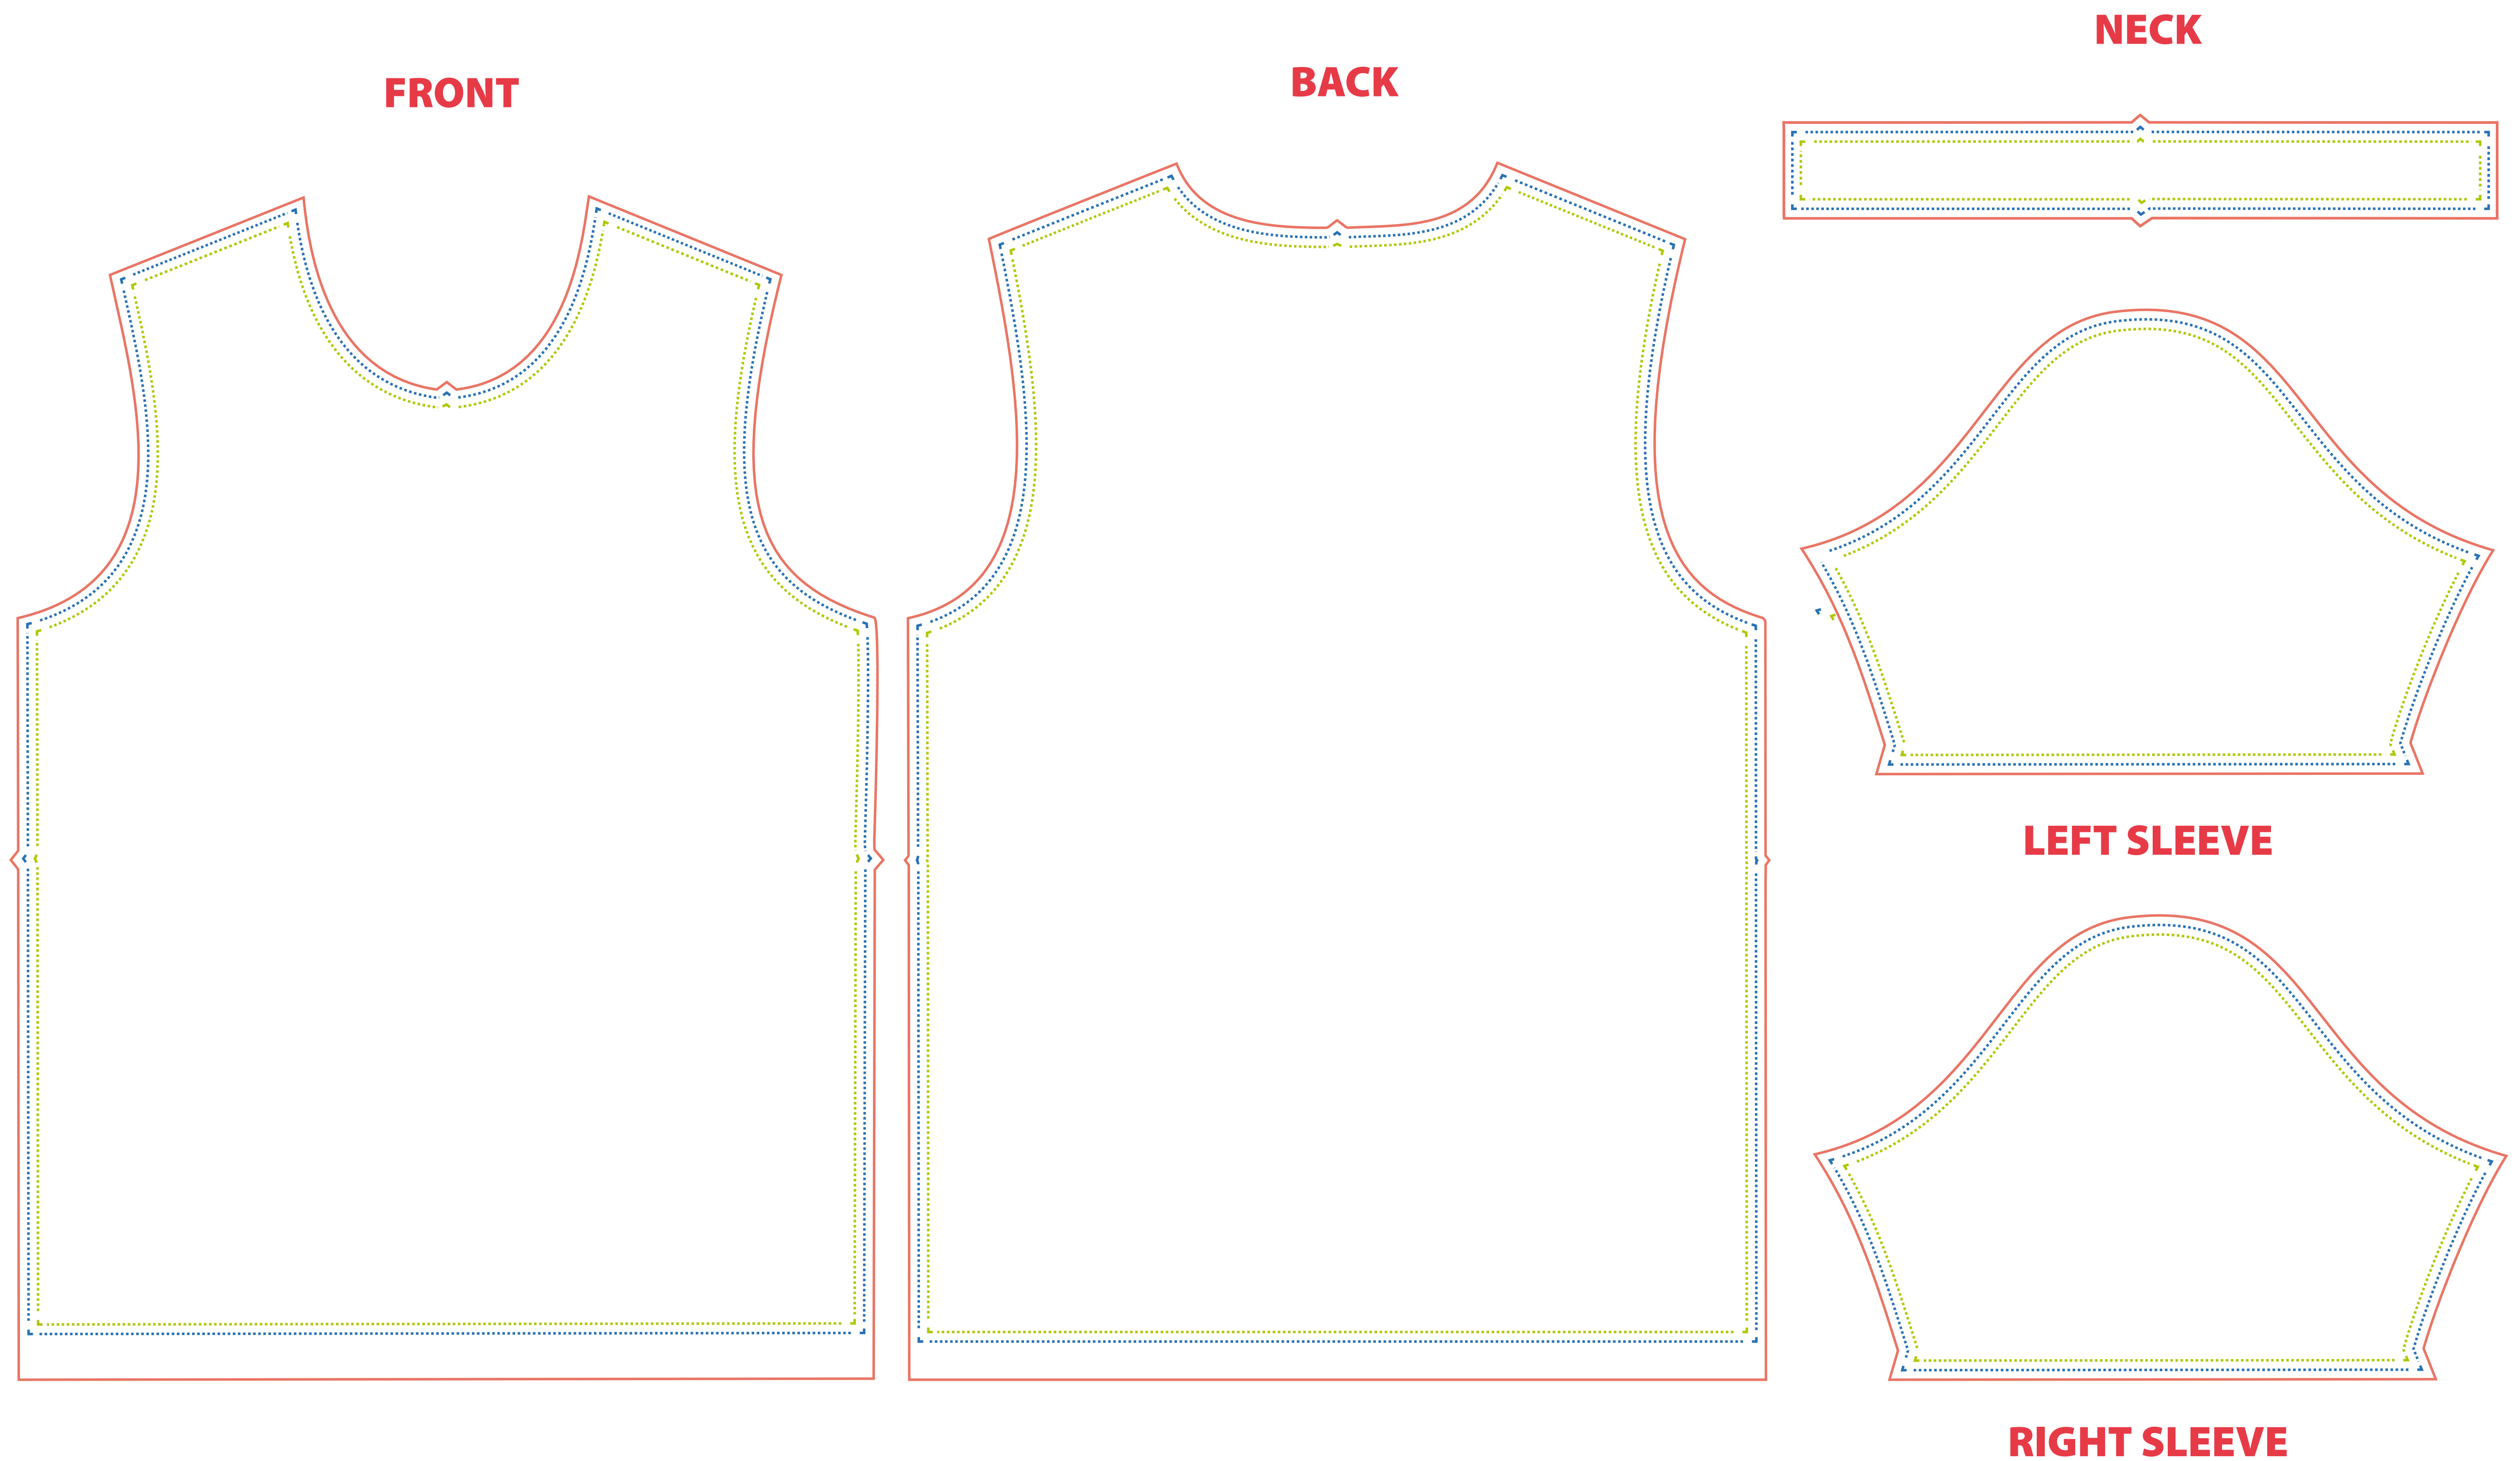

TEMPLATE

PROCOLOR COOL MAX T-SHIRT ROUND NECK - SHORT SLEEVE

 Safe Area  Approximate Size  Bleed Area

(Images within a 1/4 inch of the blue line may vary in placement due to material shifting during production.)

DESCRIPTION

Size: S to 4XL

Length: N/A Width: N/A

Imprint Color: CMYK

Imprint Type: Digital Printing

**In order to get the best resolution,
please follow this recommendations:**

All files should be uploaded on CMYK.

Black color needs to be 100% K (not composed).

Send artwork in vectors, not images.

There is a 5-15% color variation on what you see on the screen and the printing to take into consideration.

SIZES	S	M	L	XL	2XL	3XL	4XL
INCHES	34-36	38-40	42-44	46-48	48-50	50-52	52-54