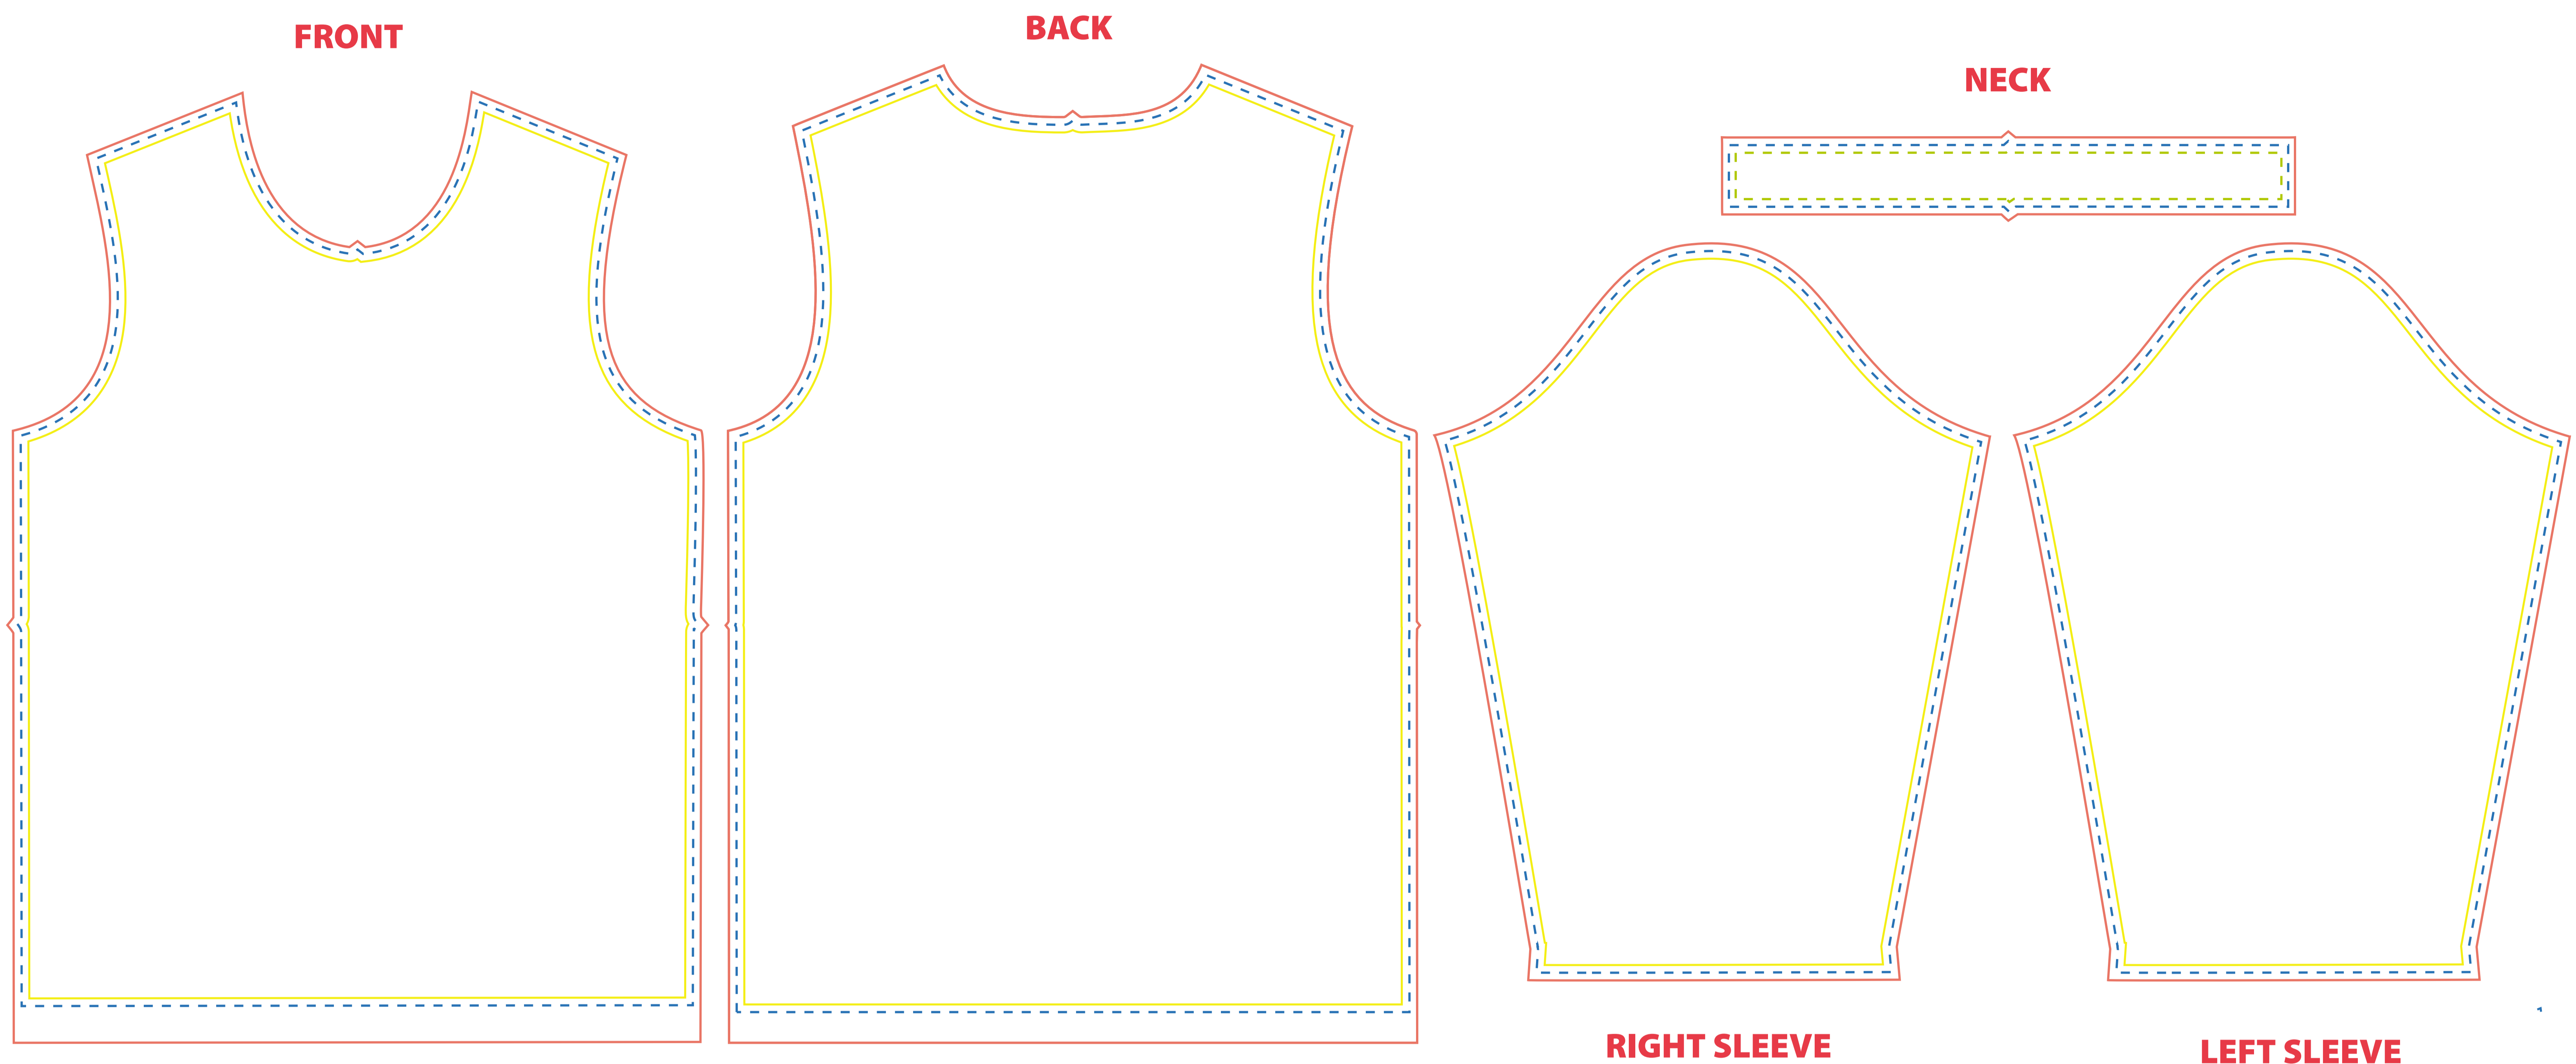

TEMPLATE

PROCOLOR PERFORMANCE T-SHIRT ROUND NECK - LONG SLEEVE

 Safe Area  Approximate Size  Bleed Area

(Images within a 1/4 inch of the blue line may vary in placement due to material shifting during production.)

DESCRIPTION

Size: S to 4XL

Length: N/A Width: N/A

Imprint Color: CMYK

Imprint Type: Digital Printing

**In order to get the best resolution,
please follow this recommendations:**

All files should be uploaded on CMYK.

Black color needs to be 100% K (not composed).

Send artwork in vectors, not images.

There is a 5-15% color variation on what you see on the screen and the printing to take into consideration.

SIZES	S	M	L	XL	2XL	3XL	4XL
INCHES	34-36	38-40	42-44	46-48	48-50	50-52	52-54