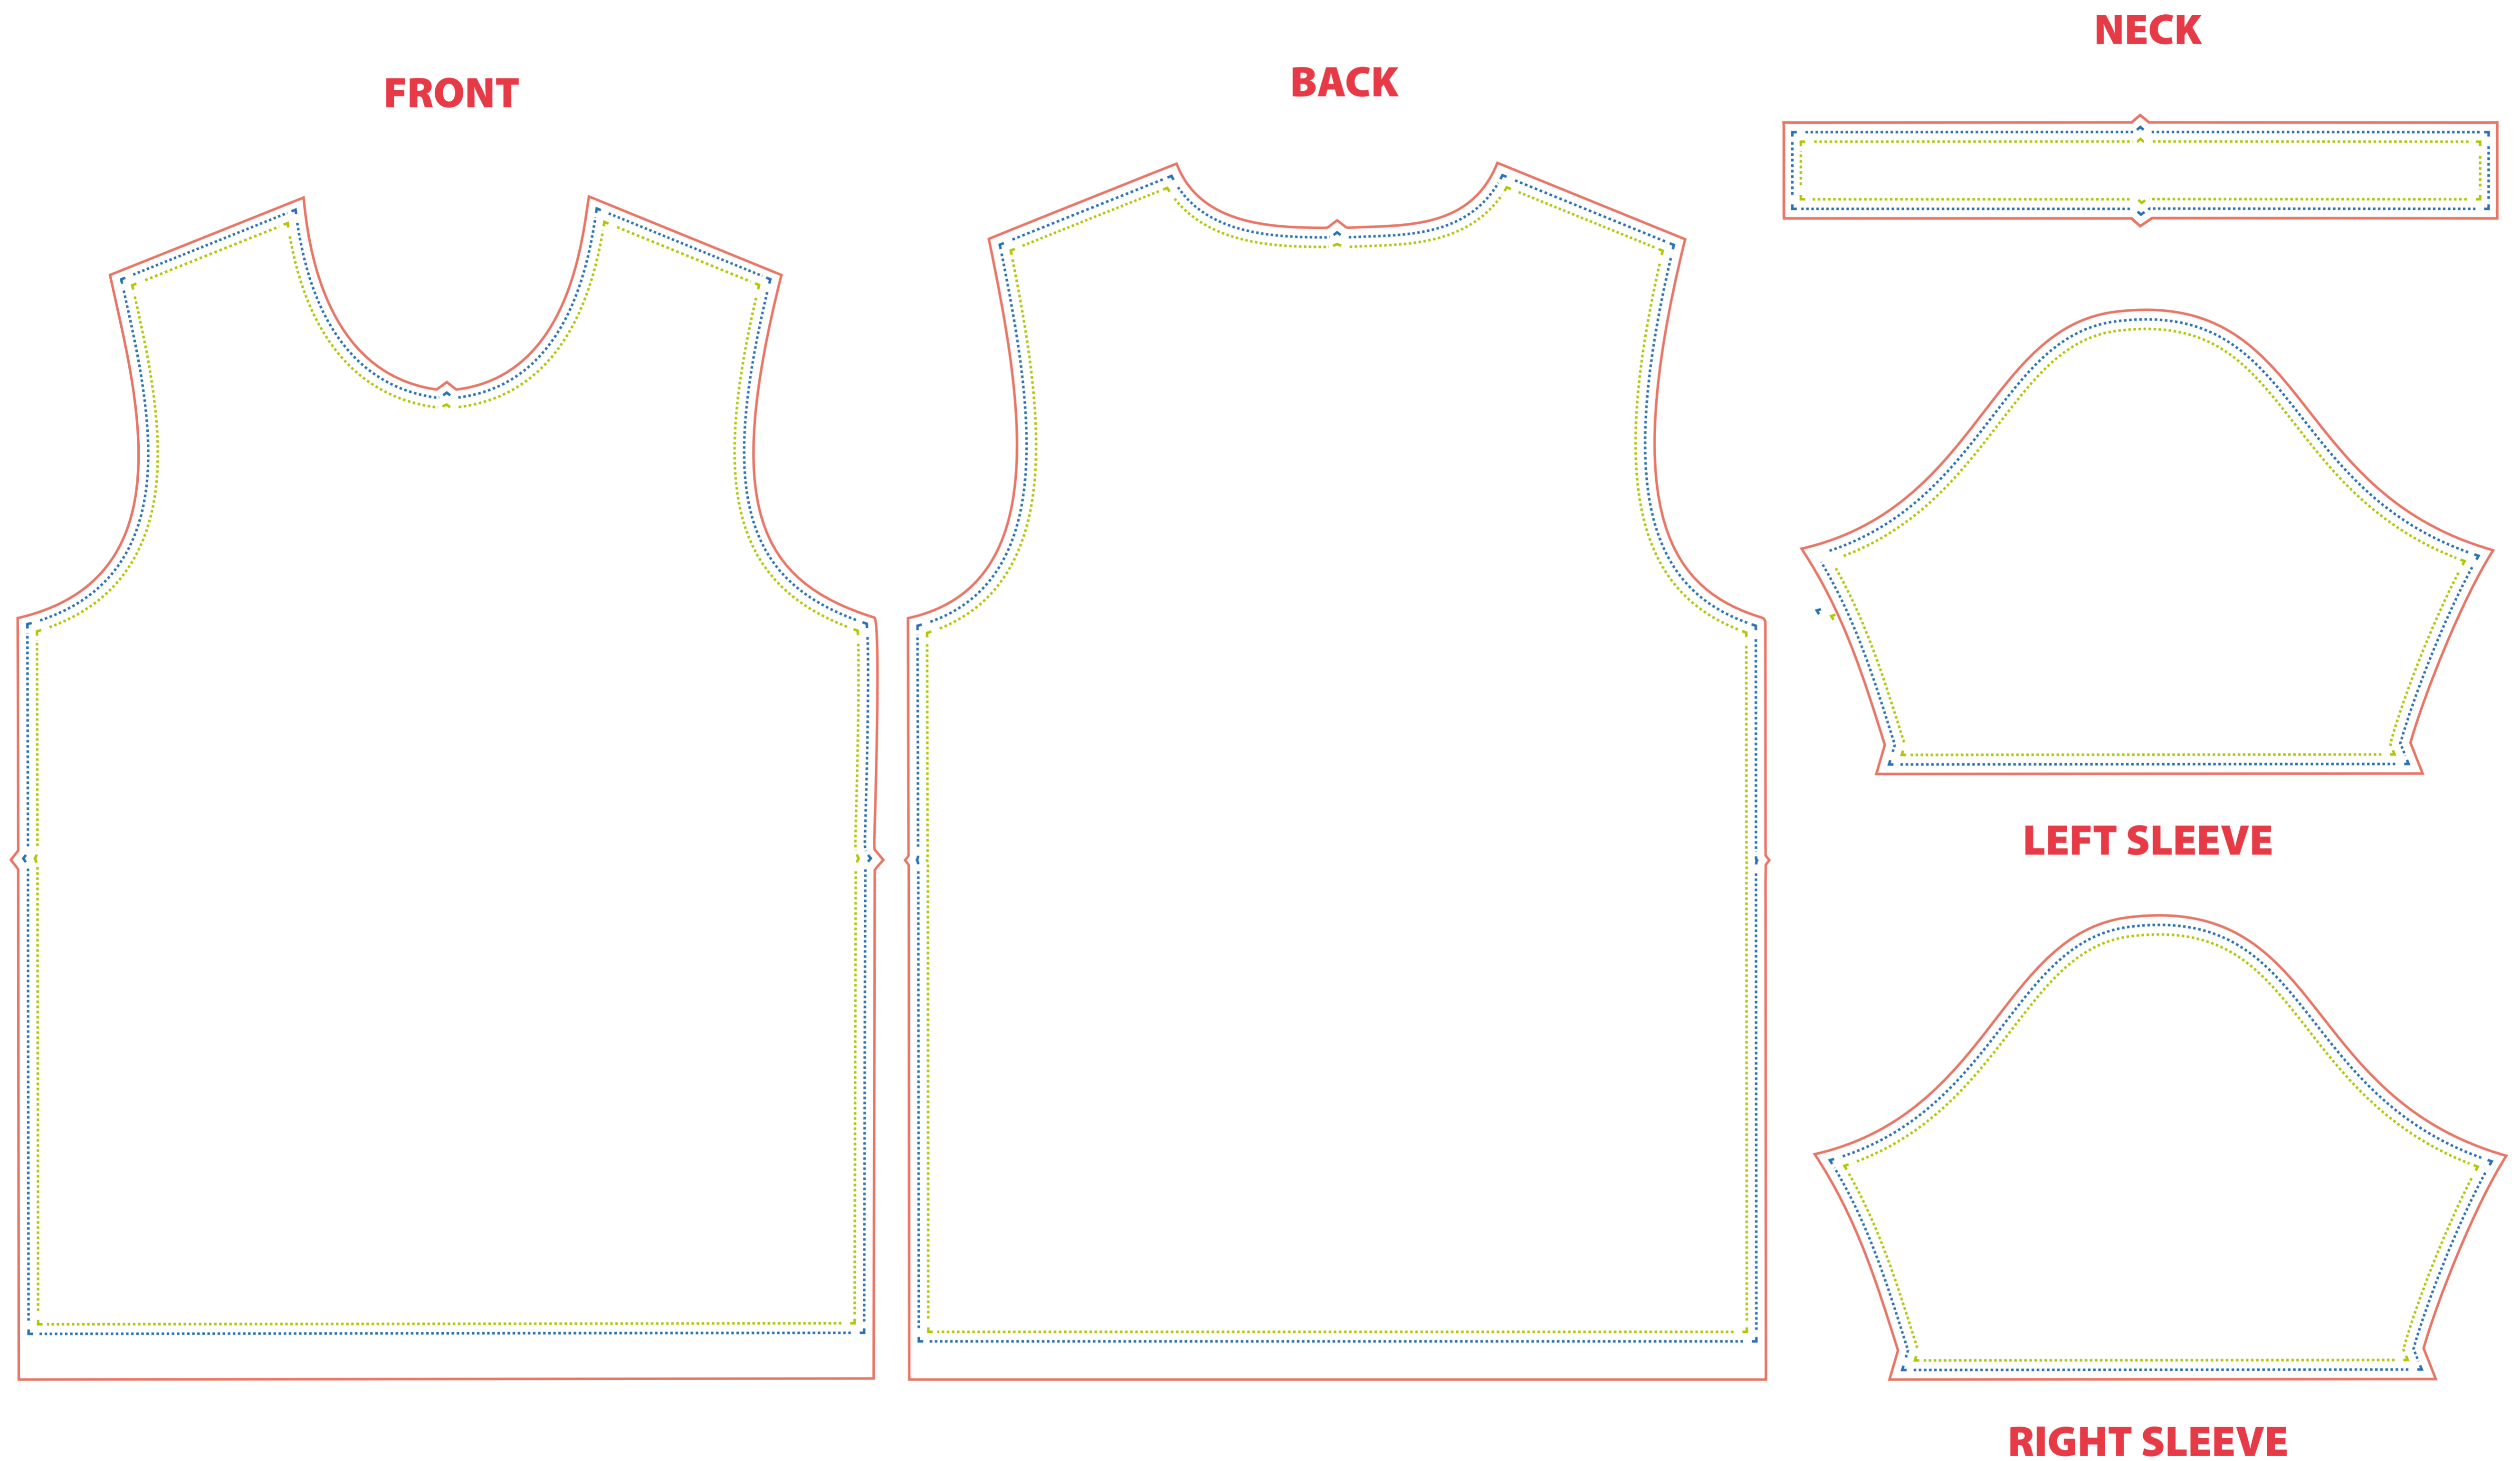

## PROCOLOR PERFORMANCE T-SHIRT ROUND NECK - SHORT SLEEVE

 Safe Area  Approximate Size  Bleed Area

(Images within a 1/4 inch of the blue line may vary in placement due to material shifting during production.)

## DESCRIPTION

Size: S to 4XL

Length: N/A Width: N/A

Imprint Color: CMYK

Imprint Type: Digital Printing

**In order to get the best resolution,  
please follow this recommendations:**

All files should be uploaded on CMYK.

Black color needs to be 100% K (not composed).

Send artwork in vectors, not images.

There is a 5-15% color variation on what you see on the screen and the printing to take into consideration.

SIZES	S	M	L	XL	2XL	3XL	4XL
INCHES	34-36	38-40	42-44	46-48	48-50	50-52	52-54