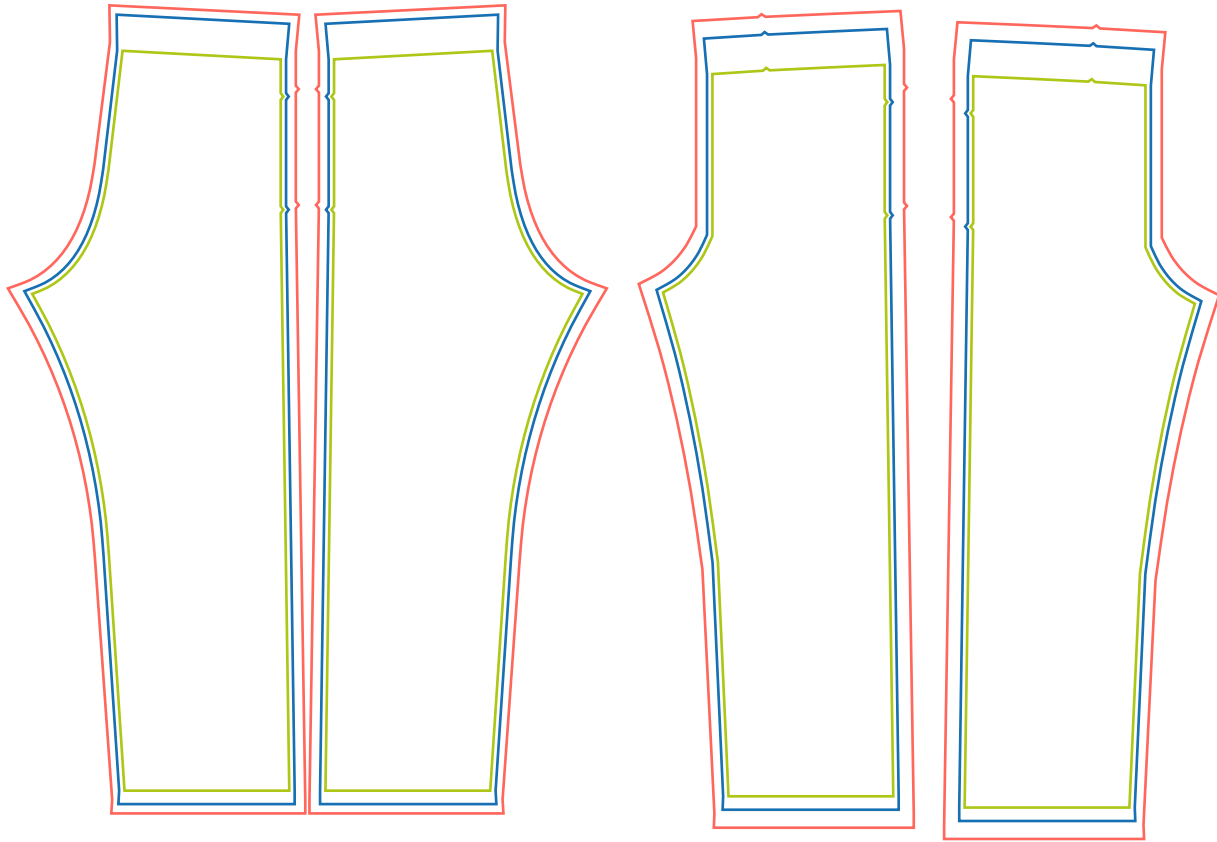

## PANTS PAJAMA

Safe Area     Approximate Size     Bleed Area

(Images within a 1/4 inch of the blue line may vary in placement due to material shifting during production.)

## DESCRIPTION

Size: S to 4XL

Length: N/A Width: N/A

Imprint Color: CMYK

Imprint Type: Digital Printing

**In order to get the best resolution,  
please follow this recommendations:**

All files should be uploaded on CMYK.

Black color needs to be 100% K (not composed).

Send artwork in vectors, not images.

There is a 5-15% color variation on what you see on the screen and the printing to take into consideration.

SIZES	S	M	L	XL	2XL	3XL	4XL
INCHES	34-36	38-40	42-44	46-48	48-50	50-52	52-54