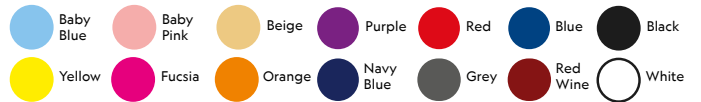

Side thread color option

Vacuum seal

Standard packaging

Belly band

Card & ribbon

Custom cardboard box

Packaging options (Extra cost)