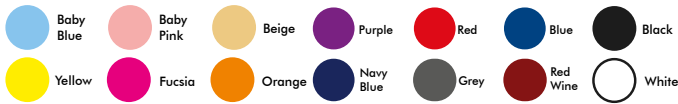

Dyed color options for rally towels:

5000 + pieces **CUSTOM PMS MATCH (ANY COLOR)**

Side Thread Color