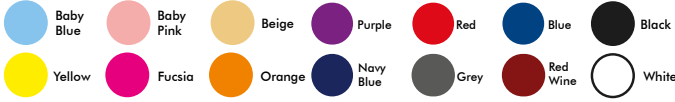

Dyed color options for rally towels:

5000 + pieces **CUSTOM PMS MATCH (ANY COLOR)**

Side Thread Color

Side Thread Color