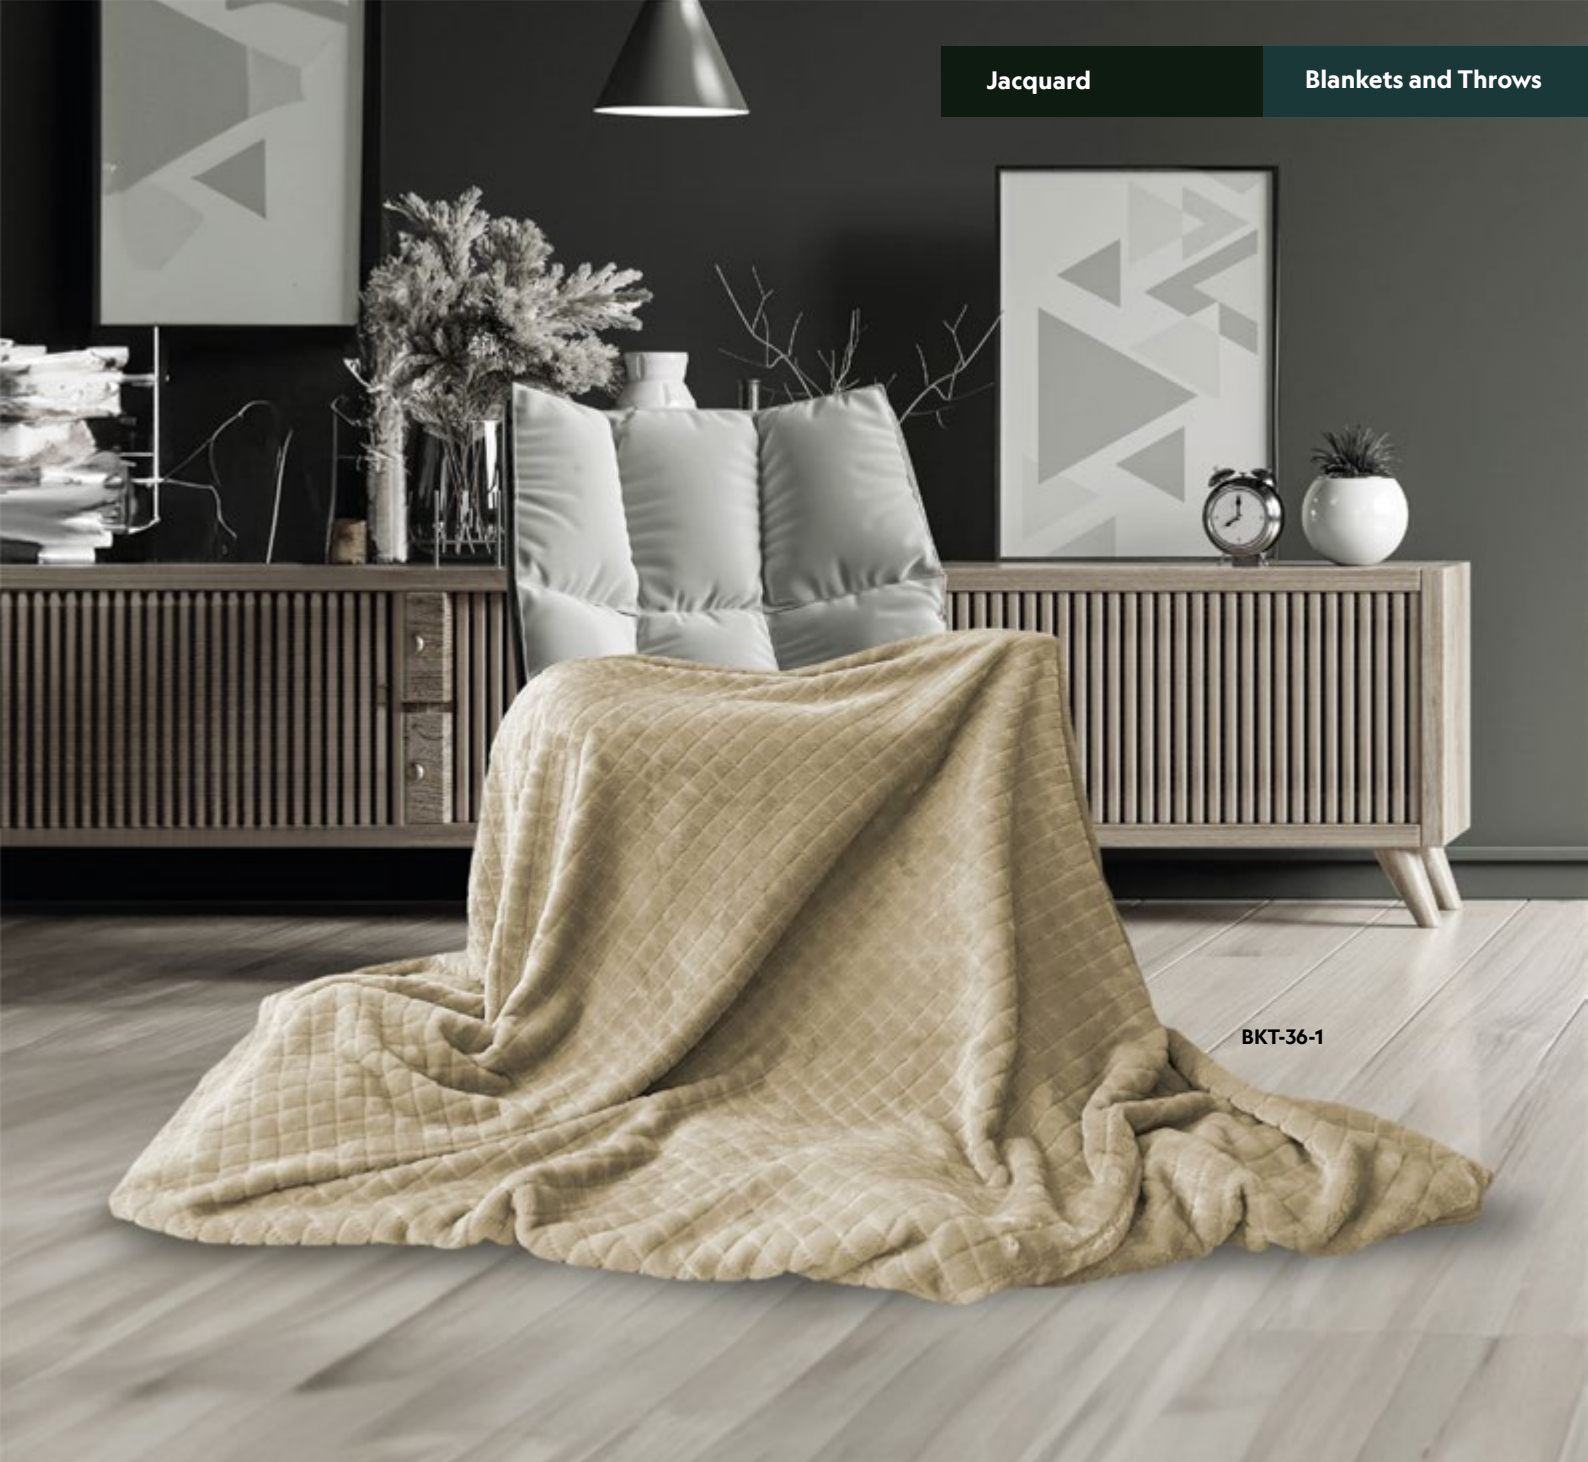

BKT-35-1	50"X60"	Please refer to website for current pricing
----------	---------	---

AVAILABLE COLORS:  
**CUSTOM PMS MATCH (ANY COLOR)**

**Dyed color options for beach towels:**

5000 + pieces **CUSTOM PMS MATCH (ANY COLOR)**