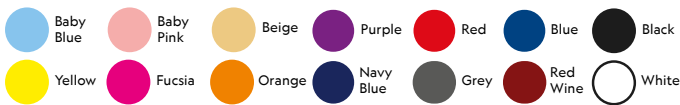

ProColor Sherpa Plush Blanket

SKU: BKT-04

Production lead time: 3 - 7 Production days

Imprint method: Sublimation or digital

Materials: 100% Polyester

Minimum quantity: 14

Art work: Vector

Imprint method: Side A digital, Side B Sherpa

Sherpa colors option:

500 + pieces CUSTOM PMS MATCH (ANY COLOR)

Sub sku	Size	Price quantity from 14 to 350
BKT-04-1	30"X40"	Please refer to website
BKT-04-2	50"X60"	for current pricing
BKT-04-3	60"X80"