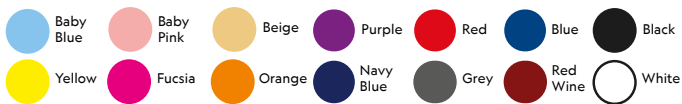

ProColor Poly Velour Beach Towel IN-A-BAG 30" x 60"

SKU: BEA-TOW-19-1

Production lead time: 3-7 Production days

Imprint method: Sublimation

Materials: Side A microfiber 100% polyester, Side B cotton

Minimum quantity: 25

Density: 330gsm

Sub sku	Size	Price quantity from 25 to 10,000

Side thread color option

Packaging options:

Vacuum seal

Standard packaging