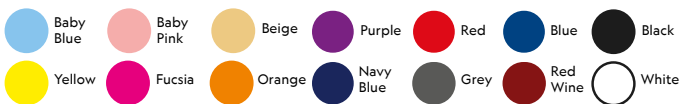

### AVAILABLE COLORS:

**CUSTOM PMS MATCH (ANY COLOR)**

Dyed color options for beach towels:

5000 + pieces **CUSTOM PMS MATCH (ANY COLOR)**

BKT-22-1

AVAILABLE COLORS:  
**CUSTOM PMS MATCH (ANY COLOR)**

Dyed color options for beach towels: