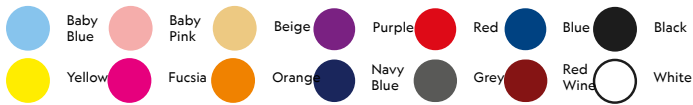

ProColor Promo Beach Towel 30" x 60"

SKU: BEA-TOW-02-2

Production lead time: 3-7 Production days

Imprint method: Sublimation

Materials: 100% Polyester

Minimum quantity: 30

Density: 250 gsm

Sub sku	Size	Price quantity from 30 to 10,000
BEA-TOW-02-2	30" x 60"	Please refer to website for current pricing

Side thread color option

Packaging options:

Vacuum seal

Standard packaging

Belly band

Card & ribbon

Custom cardboard box

Packaging options (Extra cost)